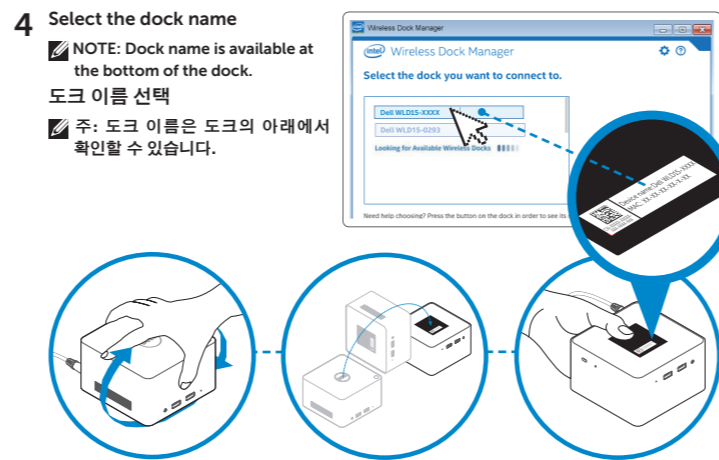

# Dell Wireless Docking Station

WLD15

## Quick Start Guide 빠른 시작 안내서

Features  
기능

Pairing/Connect/Disconnect Button  
페어링/연결/해제 버튼

Security-cable slot  
보안 케이블 슬롯

[dell.com/support](http://dell.com/support)  
[dell.com/contactdell](http://dell.com/contactdell)  
[dell.com/regulatory\\_compliance](http://dell.com/regulatory_compliance)