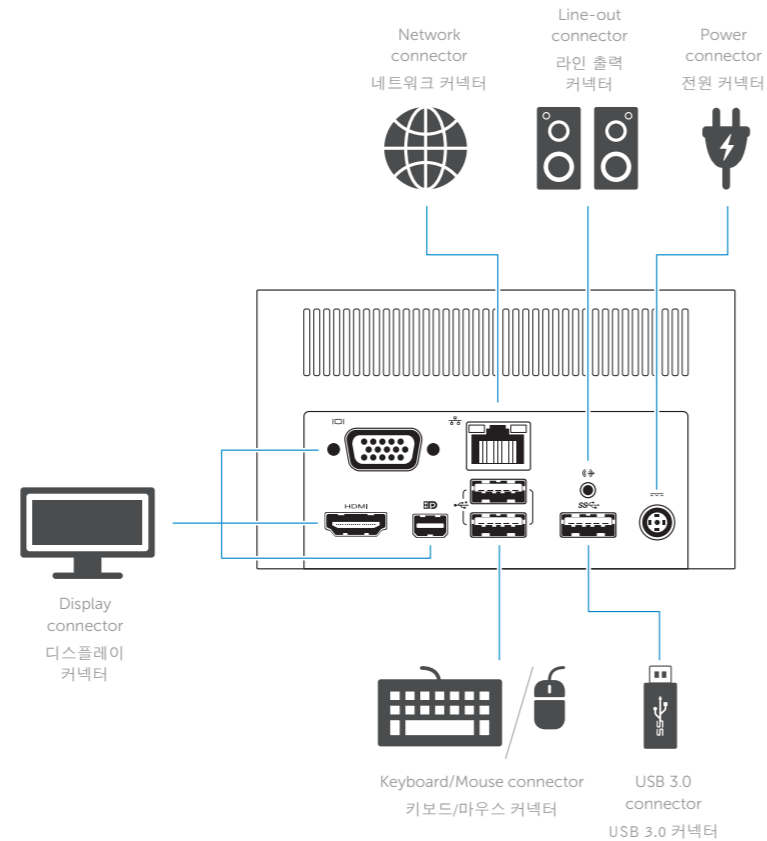

# Dell Wireless Docking Station

WLD15

## Quick Start Guide 빠른 시작 안내서

Features  
기능

Pairing/Connect/Disconnect Button  
페어링/연결/해제 버튼

Security-cable slot  
보안 케이블 슬롯

[dell.com/support](http://dell.com/support)  
[dell.com/contactdell](http://dell.com/contactdell)  
[dell.com/regulatory\\_compliance](http://dell.com/regulatory_compliance)