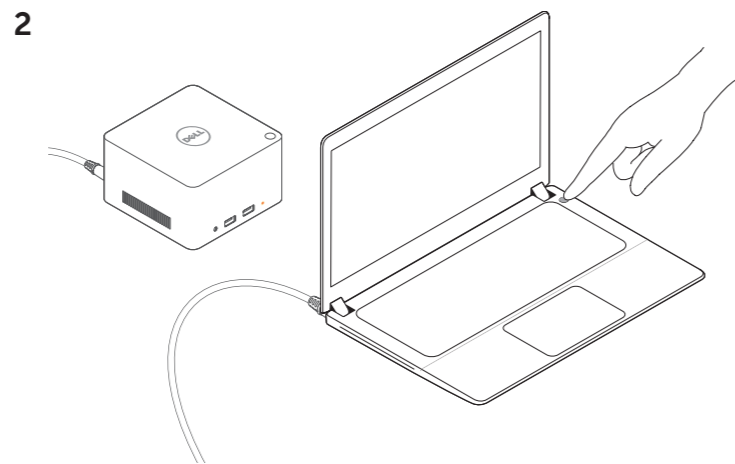

# Dell Wireless Docking Station

WLD15

## Quick Start Guide 빠른 시작 안내서

Features  
기능

Pairing/Connect/Disconnect Button  
페어링/연결/해제 버튼

Security-cable slot  
보안 케이블 슬롯

[dell.com/support](http://dell.com/support)  
[dell.com/contactdell](http://dell.com/contactdell)  
[dell.com/regulatory\\_compliance](http://dell.com/regulatory_compliance)