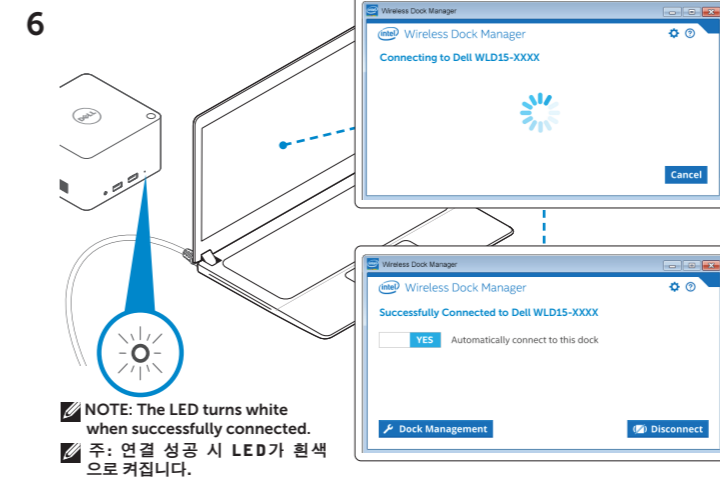

# Dell Wireless Docking Station

WLD15

## Quick Start Guide 빠른 시작 안내서

Features  
기능

Pairing/Connect/Disconnect Button  
페어링/연결/해제 버튼

Security-cable slot  
보안 케이블 슬롯

[dell.com/support](http://dell.com/support)  
[dell.com/contactdell](http://dell.com/contactdell)  
[dell.com/regulatory\\_compliance](http://dell.com/regulatory_compliance)