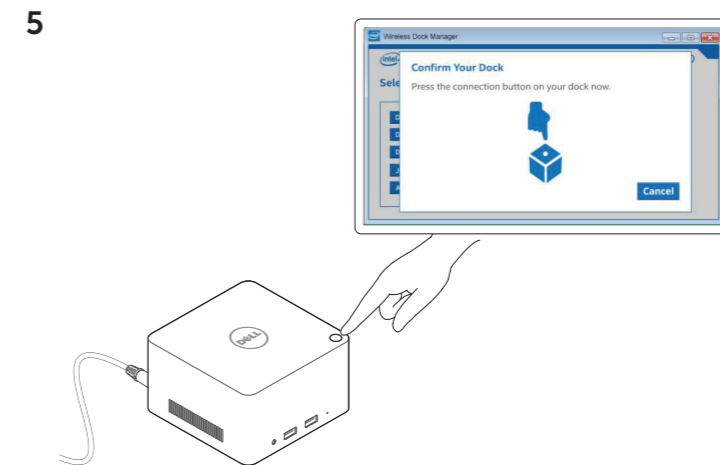

# Dell Wireless Docking Station

WLD15

## Quick Start Guide 빠른 시작 안내서

Features  
기능

Pairing/Connect/Disconnect Button  
페어링/연결/해제 버튼

Security-cable slot  
보안 케이블 슬롯

[dell.com/support](http://dell.com/support)  
[dell.com/contactdell](http://dell.com/contactdell)  
[dell.com/regulatory\\_compliance](http://dell.com/regulatory_compliance)