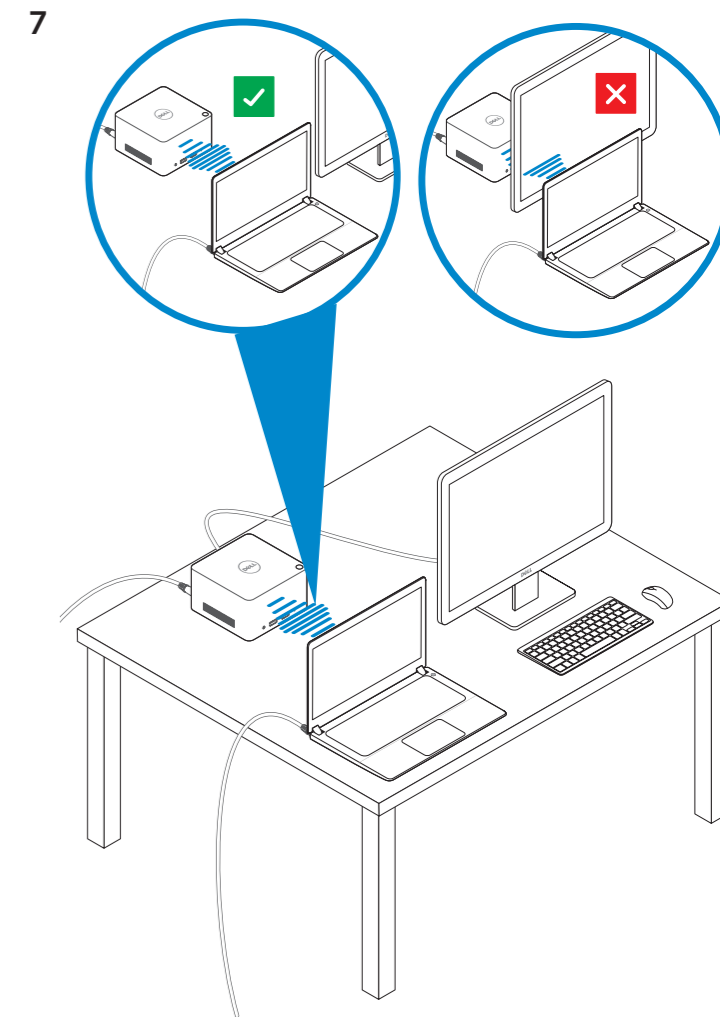

# Dell Wireless Docking Station

WLD15

## Quick Start Guide 빠른 시작 안내서

Features  
기능

Pairing/Connect/Disconnect Button  
페어링/연결/해제 버튼

Security-cable slot  
보안 케이블 슬롯

[dell.com/support](http://dell.com/support)  
[dell.com/contactdell](http://dell.com/contactdell)  
[dell.com/regulatory\\_compliance](http://dell.com/regulatory_compliance)