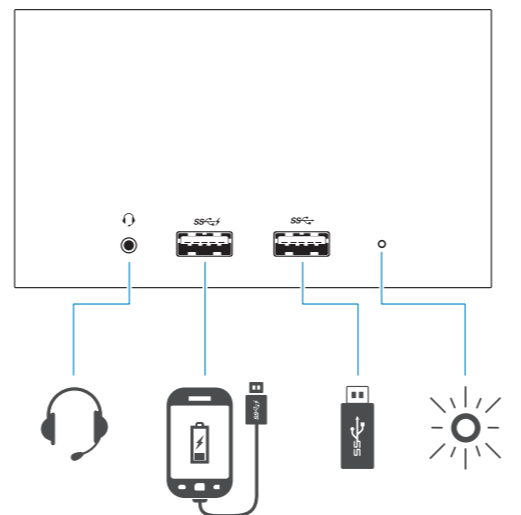

# Dell Wireless Docking Station

WLD15

## Quick Start Guide 빠른 시작 안내서

Features  
기능

Pairing/Connect/Disconnect Button  
페어링/연결/해제 버튼

Security-cable slot  
보안 케이블 슬롯

[dell.com/support](http://dell.com/support)  
[dell.com/contactdell](http://dell.com/contactdell)  
[dell.com/regulatory\\_compliance](http://dell.com/regulatory_compliance)