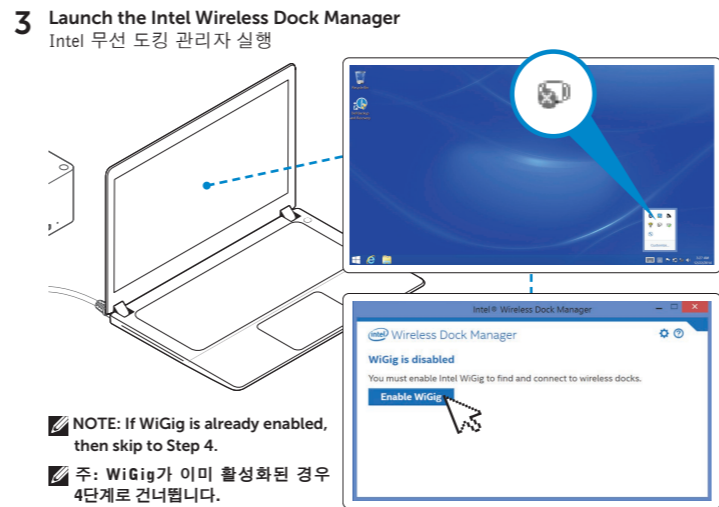

# Dell Wireless Docking Station

WLD15

## Quick Start Guide 빠른 시작 안내서

Features  
기능

Pairing/Connect/Disconnect Button  
페어링/연결/해제 버튼

Security-cable slot  
보안 케이블 슬롯

[dell.com/support](http://dell.com/support)  
[dell.com/contactdell](http://dell.com/contactdell)  
[dell.com/regulatory\\_compliance](http://dell.com/regulatory_compliance)