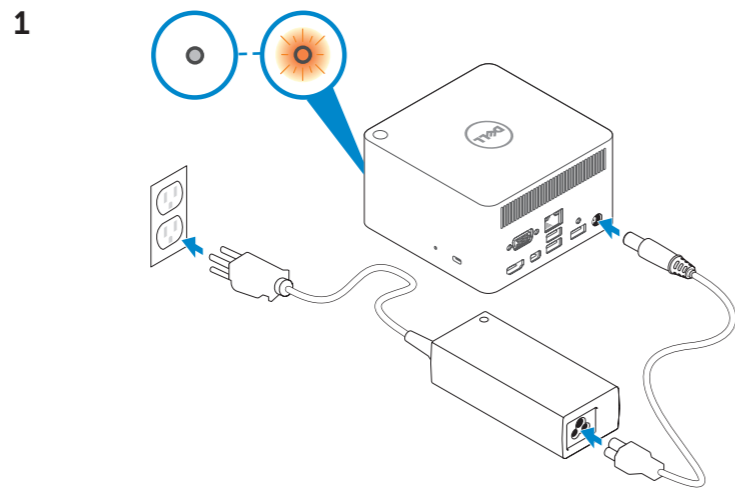

# Dell Wireless Docking Station

WLD15

## Quick Start Guide 빠른 시작 안내서

Features  
기능

Pairing/Connect/Disconnect Button  
페어링/연결/해제 버튼

Security-cable slot  
보안 케이블 슬롯

[dell.com/support](http://dell.com/support)  
[dell.com/contactdell](http://dell.com/contactdell)  
[dell.com/regulatory\\_compliance](http://dell.com/regulatory_compliance)